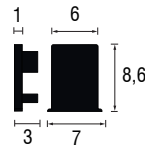

601T004CF
Tappi chiusi (opzionale)
Closed terminals (optional)
Verschlüsse (optional)